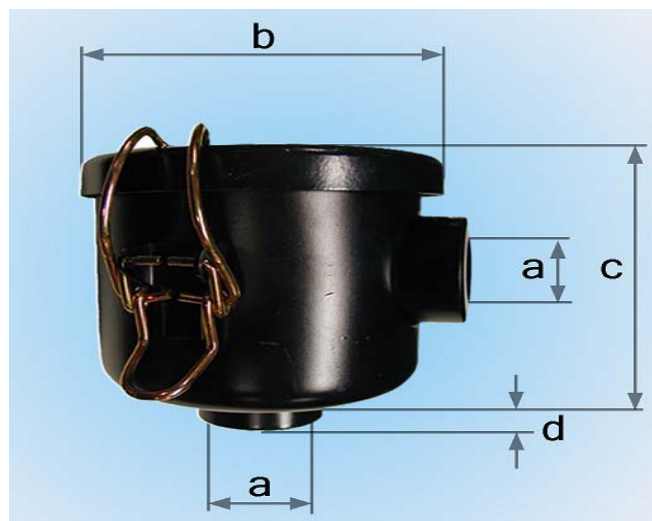

FILTRI ARIA COMPLETI PER POMPE A VUOTO

COMPLETE AIR FILTERS FOR VACUUM PUMPS

OIL SERVICE CODE	FLOW RATE m3/h	CONNECTION A	DIMENSIONS			PAPER ELEMENT
			B	C	D	
NH 100001	24	3/8" G	80	66	12	NA 071560
NH 100002	42	3/4" G	110	76	14	NA 009160
NH 100003	42	1/2" G	110	76	14	NA 009160
NH 100004	108	1"1/4 G	170	140	17	NA 012260
NH 100005	96	1"1/4 G	133	85	17	NA 012060
NH 100016	85	1" G	133	85	17	NA 012060
NH 100006	192	1"1/2 G	170	170	18	NA 065160
NH 100007	310	2" G	200	240	18	NA 009660
NH 100008	360	2"1/2 G	200	240	18	NA 009660
NH 100009	550	3" G	270	180	50	NA 009560
NH 100010	720	4" G	270	180	50	NA 009560
NH 100011	660	3" G	280	395	50	NA 000560
NH 100012	1200	4" G	360	590	50	NA 002560

Are also available version with polyester, stainless steel and activated carbon element. Special versions with different dimesions are available on request.