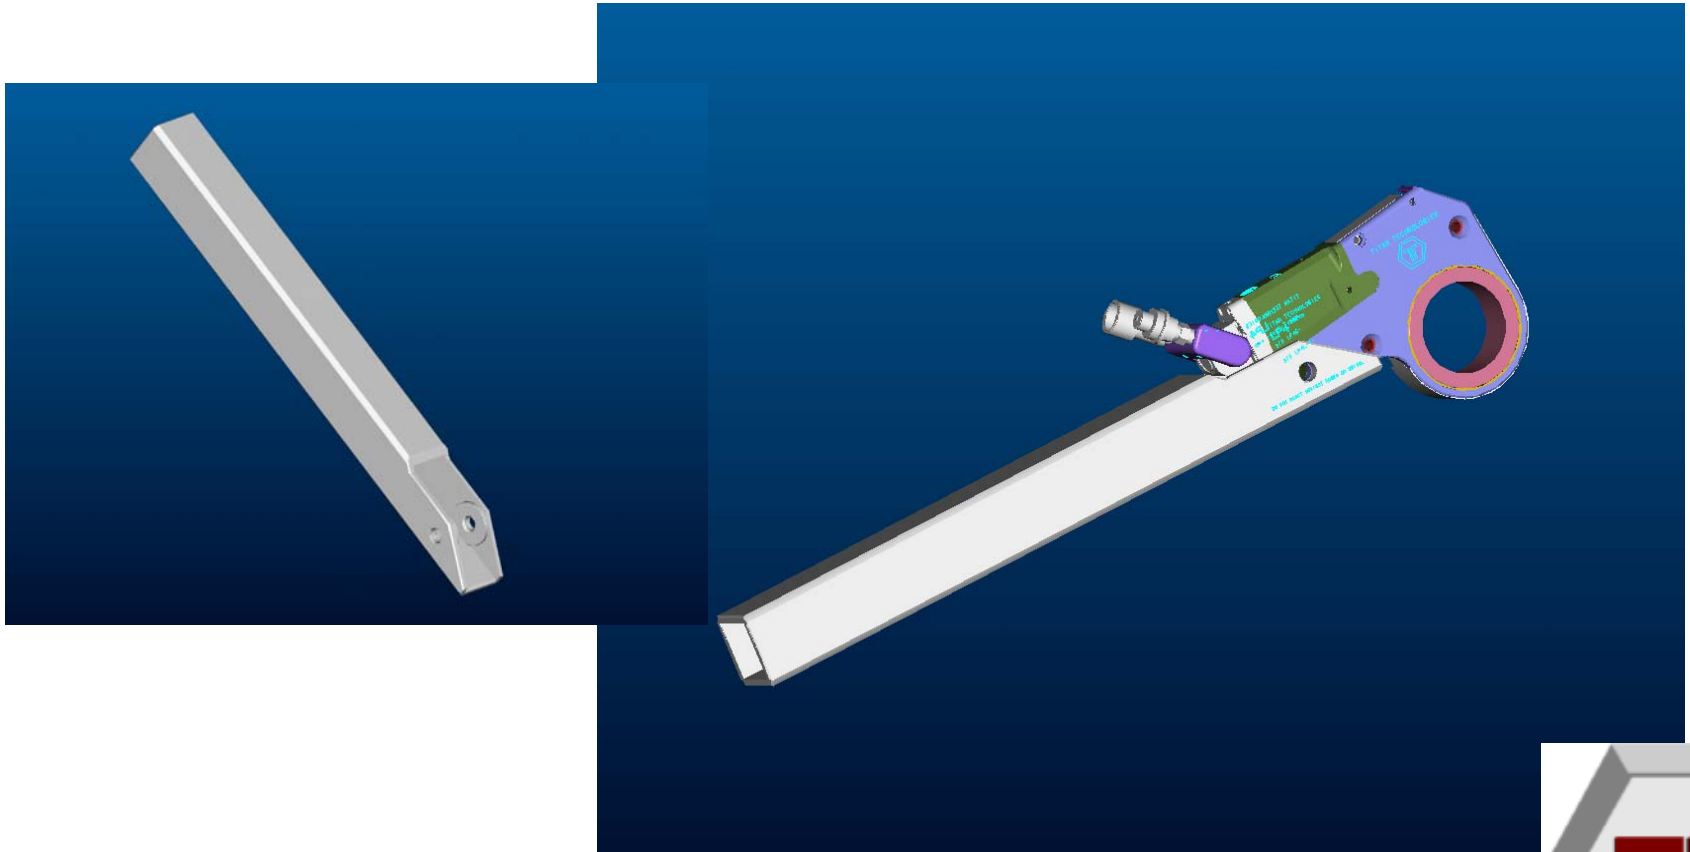

Titan Technologies International, Inc.

We provide the right adaptors and accessories to make your job easier

STANDARD ACCESSORIES

AND

CUSTOM ADAPTERS

Titan Technologies International, Inc.

LP-Series REACTION PADDLE

Titan Technologies International, Inc.

STACK SOCKET

Titan Technologies International, Inc.

LP-Series ALCO ARM

Titan Technologies International, Inc.

LP-Series CUSTOM Reaction Pads

Titan Technologies International, Inc.

- Extended, or Short, Steel & Light Alloy Reaction Arms for the T Series

Titan Technologies International, Inc.

***T-Series EXTENDED REACTION
PAD***

Titan Technologies International, Inc.

T-Series ALCO ARM