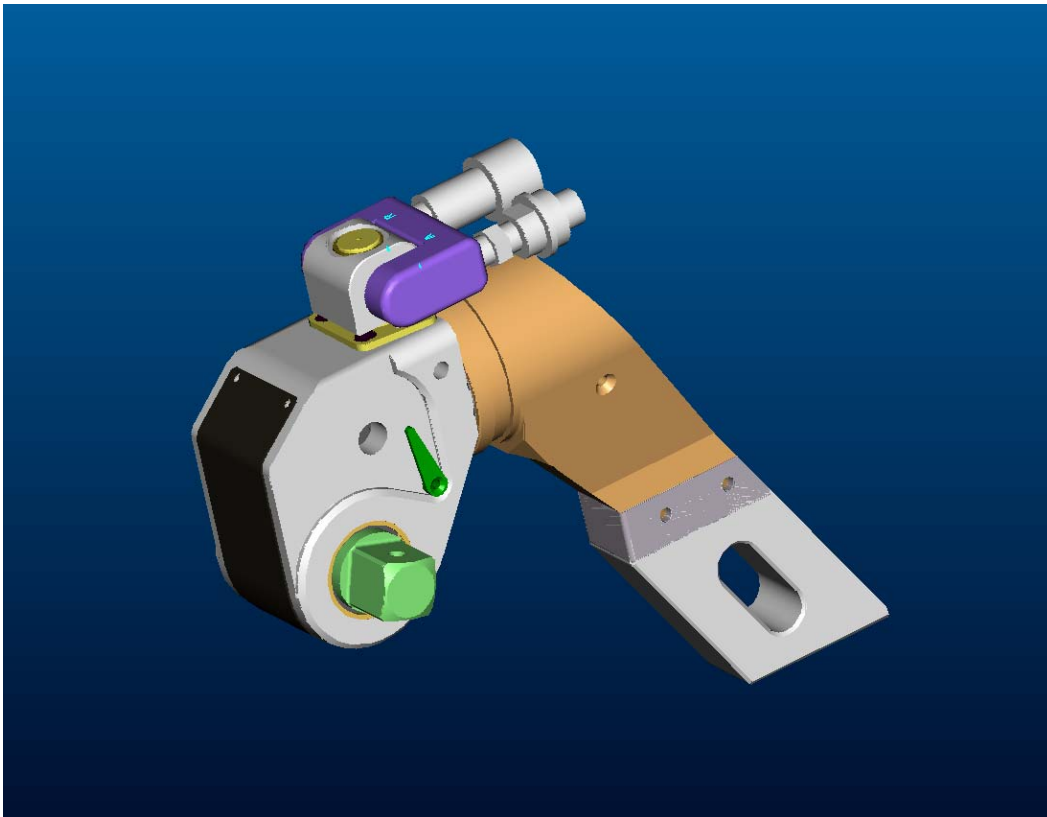

LP-Series SQUARE DRIVE ADAPTOR

Titan Technologies International, Inc.

LP-Series HEX REDUCER

Titan Technologies International, Inc.

***T-Series SPLINE REACTION
EXTENSION***

Titan Technologies International, Inc.

- Extended, or Short, Steel & Light Alloy Reaction Arms for the T Series

Titan Technologies International, Inc.

***T-Series EXTENDED REACTION
PAD***

Titan Technologies International, Inc.

T-Series ALCO ARM