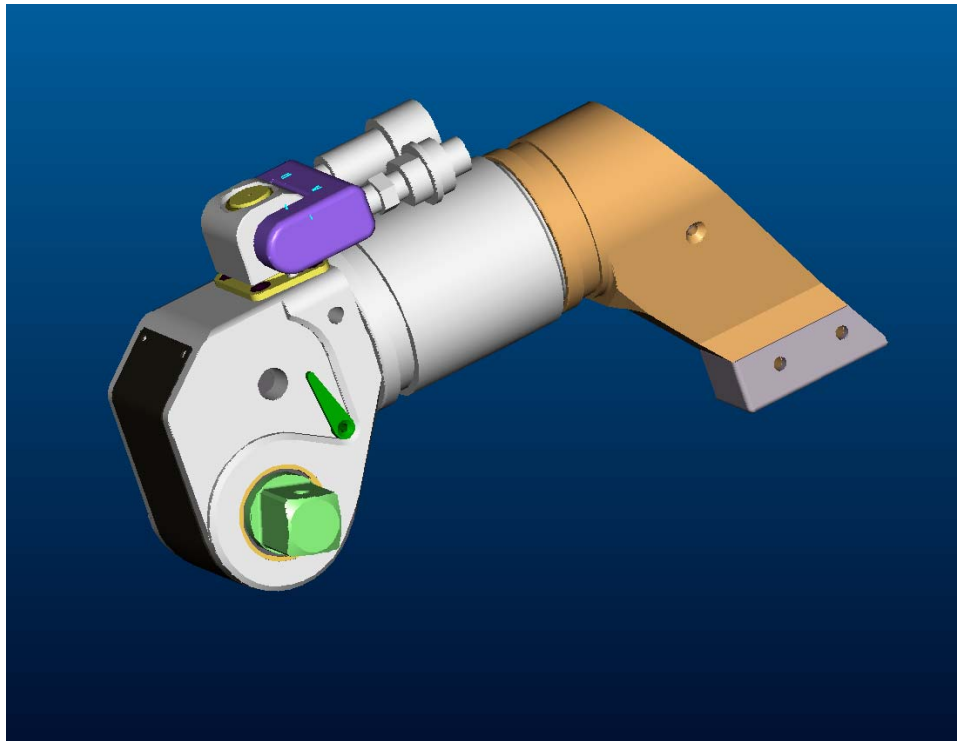

LP-Series SQUARE DRIVE ADAPTOR

Titan Technologies International, Inc.

LP-Series HEX REDUCER

Titan Technologies International, Inc.

***T-Series SPLINE REACTION
EXTENSION***

Titan Technologies International, Inc.

- Extended, or Short, Steel & Light Alloy Reaction Arms for the T Series

Titan Technologies International, Inc.

***T-Series EXTENDED REACTION
PAD***

Titan Technologies International, Inc.

T-Series ALCO ARM