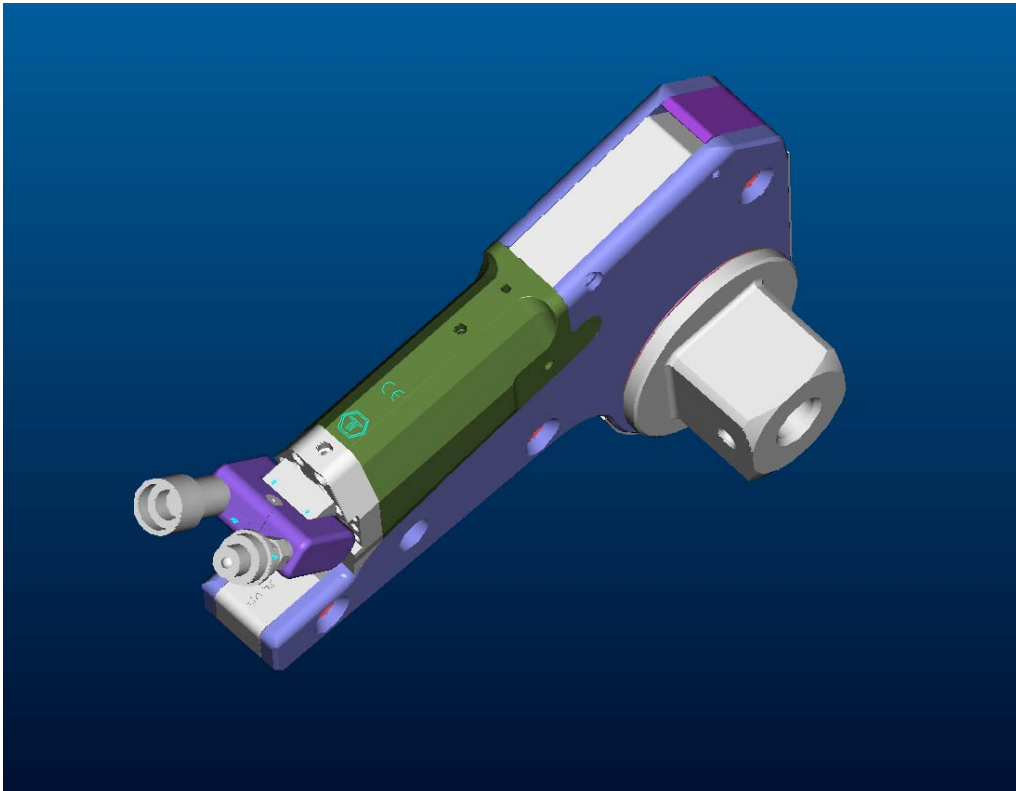

Titan Technologies International, Inc.

STACK SOCKET

Titan Technologies International, Inc.

LP-Series ALCO ARM

Titan Technologies International, Inc.

LP-Series CUSTOM Reaction Pads

Titan Technologies International, Inc.

LP-Series SQUARE DRIVE ADAPTOR

Titan Technologies International, Inc.

LP-Series HEX REDUCER

Titan Technologies International, Inc.

***T-Series SPLINE REACTION
EXTENSION***

Titan Technologies International, Inc.

- Extended, or Short, Steel & Light Alloy Reaction Arms for the T Series

Titan Technologies International, Inc.

***T-Series EXTENDED REACTION
PAD***

Titan Technologies International, Inc.

T-Series ALCO ARM