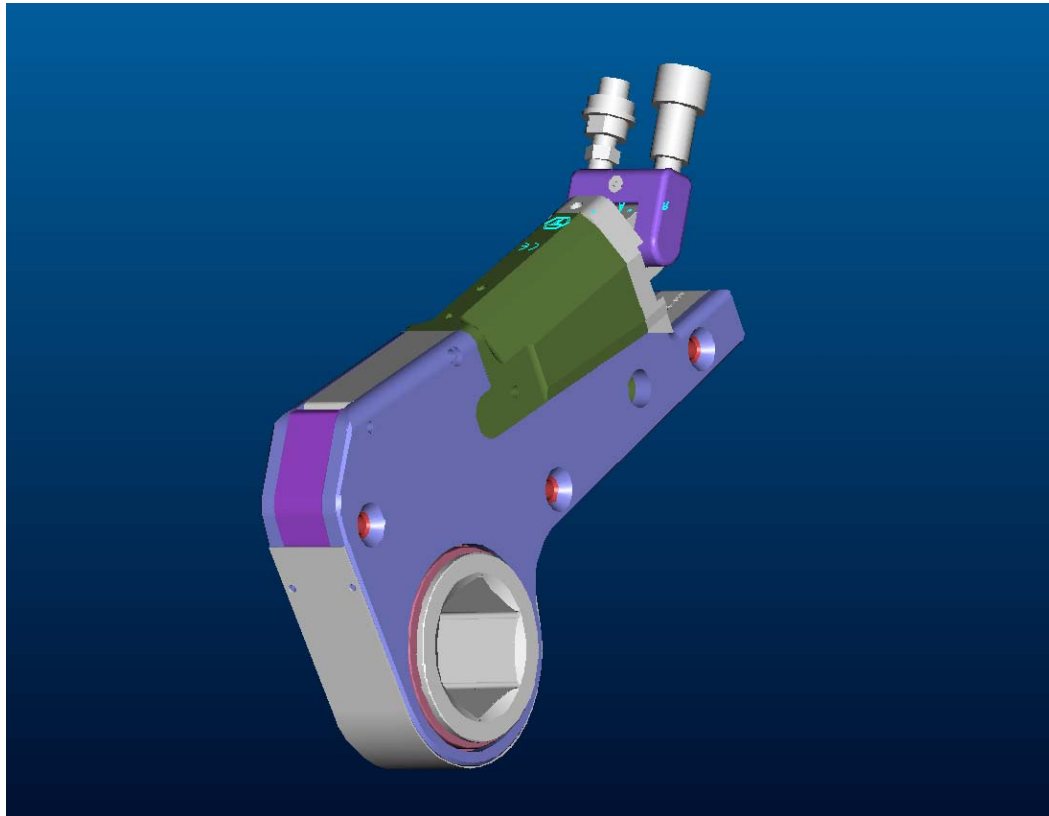

Titan Technologies International, Inc.

STACK SOCKET

Titan Technologies International, Inc.

LP-Series ALCO ARM

Titan Technologies International, Inc.

LP-Series CUSTOM Reaction Pads

Titan Technologies International, Inc.

LP-Series SQUARE DRIVE ADAPTOR

Titan Technologies International, Inc.

LP-Series HEX REDUCER

Titan Technologies International, Inc.

***T-Series SPLINE REACTION
EXTENSION***

Titan Technologies International, Inc.

- Extended, or Short, Steel & Light Alloy Reaction Arms for the T Series

Titan Technologies International, Inc.

***T-Series EXTENDED REACTION
PAD***

Titan Technologies International, Inc.

T-Series ALCO ARM